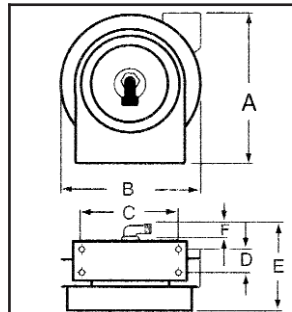

#600251 Single 15 AMP receptacle with clamp type strain relief. (Cord size - 12 AWG)

Style #3B

Single 20 AMP receptacle with twist lock connector.

The Ground Fault Circuit Interrupter does not protect against short circuits or overloads. This is the function of the fuse or circuit breaker.

Series 4000 and 5000 models have four 5/16" diameter mounting holes. Series L5700 "E" dimension is 12 1/2".

	DIMENSIONS					
	L4000 L4500		L5000 L5400		L5500 L5700	
	in / mm		in / mm		in / mm	
A	13 1/4	337	14 1/2	369	17 1/2	445
B	12 3/8	321	13 3/4	350	16 1/2	419
C	8	203	9 3/4	248	9 3/4	248
D	2 1/2	64	2 1/2	64	2 1/2	64
E	9 3/8	239	12 1/2	318	12 1/2*	318
F	1 3/4	45	2 1/8	54	2 1/8	54

*Series L5700 "E" dimension is 12.5"

Made in USA

POWER CORD & CABLE REEL SELECTION CHART For indoor non-weather tight applications only

MODEL	ACCESSORY	CORD SPECIFICATIONS				VOLTS *	AMPS	WEIGHT	
		AWG / mm ²	No. Cond.	Length ft / m	Type			lbs	kg
L 4035 163 3	Single Receptacle	16 1.33	3	35 11	SJTOW	115	13	22	10
L 4050 163 3	Single Receptacle	16 1.33	3	50 15	SJTOW	115	13	26	12
L 4545 123 3	Single Receptacle	12 3.32	3	45 14	SJEOW	115	15	28	13
L 5550 123 3	Single Receptacle	12 3.32	3	50 15	STOW	115	15	47	21
L 4545 123 3A	Single Connector	12 3.32	3	45 14	SJEOW	125	20	29	14
L 4545 123 3B	Twist Lock Connector	12 3.32	3	45 14	SJEOW	125	20	29	14
L 5750 103 4	R.V. Plug	10 5.37	3	50 15	SO	115	35	50	23
L 4545 123 7A	Duplex Outlet Box w/GFCI (F)	12 3.32	3	45 14	SJEOW	125	20	28	13
L 4545 123 7	Duplex Outlet Box w/GFCI (F)	12 3.32	3	45 14	SJEOW	115	**20	29	14
L 5550 123 7	Duplex Outlet Box w/GFCI (F)	12 3.32	3	50 15	STOW	115	**20	47	21